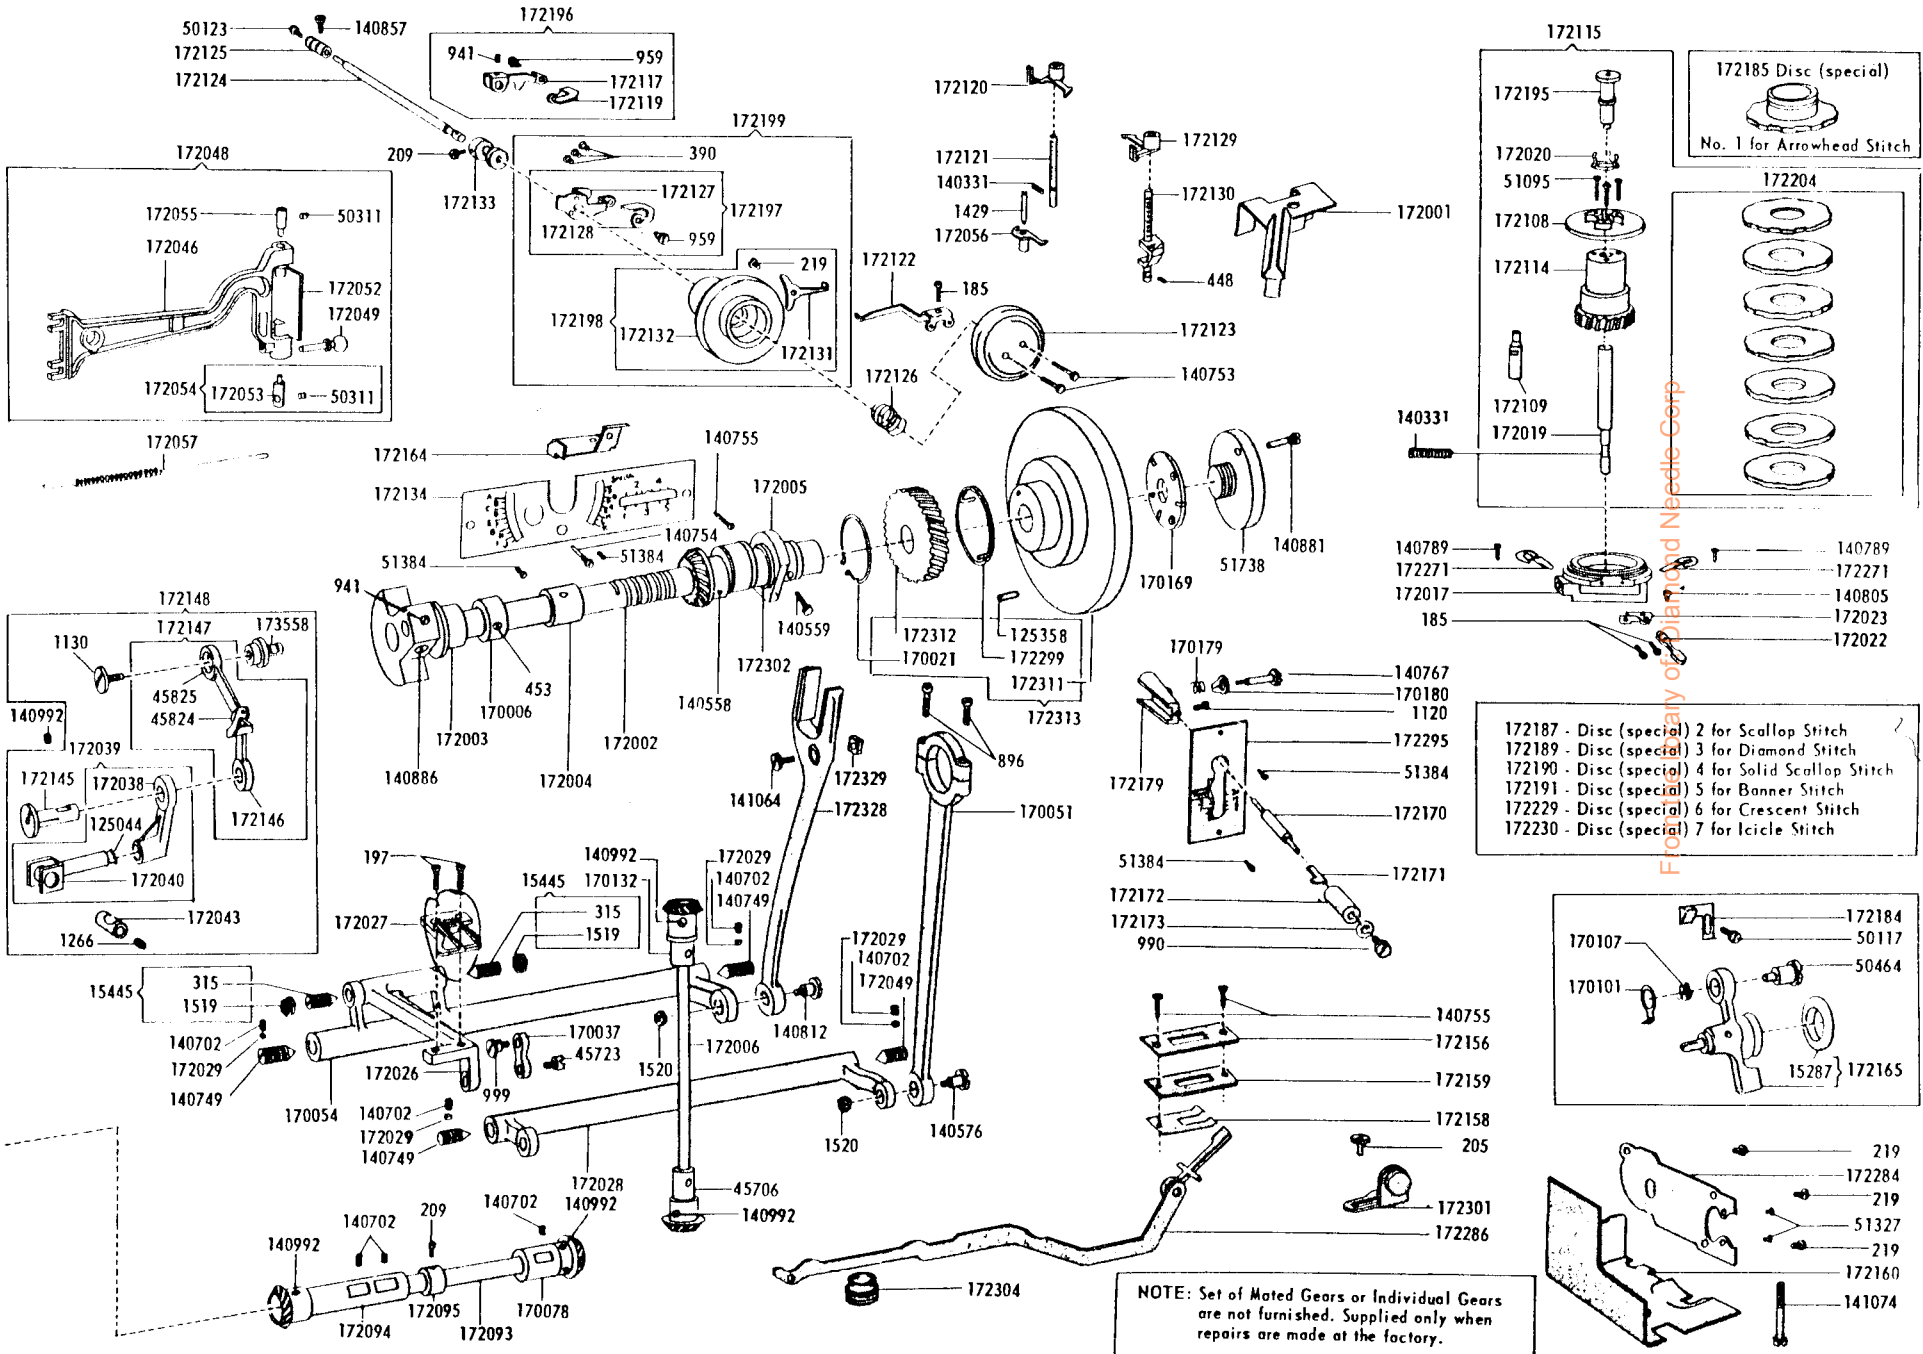

SINGER
401A1

List of Parts-Machine No. 401A1

ATTACHMENT SET 161173

8879	Felt Washer (4)
51361(813)	Bed Plate Screw
51621(813)	Bed Plate Nut
81200	Binder
161133	Tube of Oil
161166	Zipper Foot
161168	Button Foot
161172	Seam Guide
161195	Hemmer Foot
161200	Attachment Box
161276	Lint Brush
161294	Screwdriver (LG)
161295	Screwdriver (SM)
161561	Ruffler
163483	Special Purpose Foot
170071-001	Presser Foot
172007	Spool Pin (3)
172187	Fashion Disc 2
172189	Fashion Disc 3
172190	Fashion Disc 4
172191	Fashion Disc 5
172336	Bobbin (Plastic) (4)
174529	Throat Plate
2020(15x1)	Needles 14 (3) 16 (3)

172007
172135
140996

FI controller
938-11103
172135451

List of Parts—Machine No. 401A1

Use
Cat. 2020 (15x1)
Needles

From Inventory of: Diamond Needle Corp

NOTE: Due to accuracy required for gear alignment,
Bed cannot be supplied separately and can only
be sent as a unit, Arm and Bed assembled.

List of Parts—Machine No. 401A1

NOTE: Set of Mated Gears or Individual Gears are not furnished. Supplied only when repairs are made at the factory.