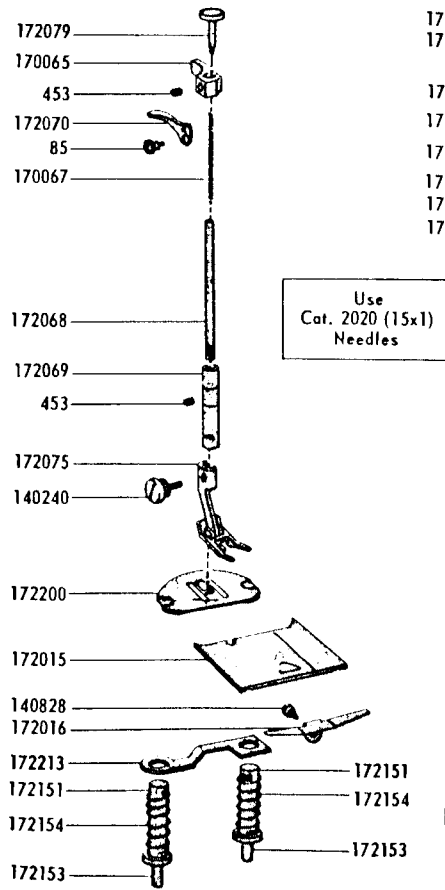

SINGER
401A1

List of Parts-Machine No. 401A1

ATTACHMENT SET 161173

8879	Felt Washer (4)
51361(813)	Bed Plate Screw
51621(813)	Bed Plate Nut
81200	Binder
161133	Tube of Oil
161166	Zipper Foot
161168	Button Foot
161172	Seam Guide
161195	Hemmer Foot
161200	Attachment Box
161276	Lint Brush
161294	Screwdriver (LG)
161295	Screwdriver (SM)
161561	Ruffler
163483	Special Purpose Foot
170071-001	Presser Foot
172007	Spool Pin (3)
172187	Fashion Disc 2
172189	Fashion Disc 3
172190	Fashion Disc 4
172191	Fashion Disc 5
172336	Bobbin (Plastic) (4)
174529	Throat Plate
2020(15x1)	Needles 14 (3) 16 (3)

172007
172135
140996

FI controller
938-11103
172135451

List of Parts—Machine No. 401A1

Use
Cat. 2020 (15x1)
Needles

From Inventory of: Diamond Needle Corp

NOTE: Due to accuracy required for gear alignment,
Bed cannot be supplied separately and can only
be sent as a unit, Arm and Bed assembled.

List of Parts—Machine No. 401A1

NOTE: Set of Mated Gears or Individual Gears are not furnished. Supplied only when repairs are made at the factory.