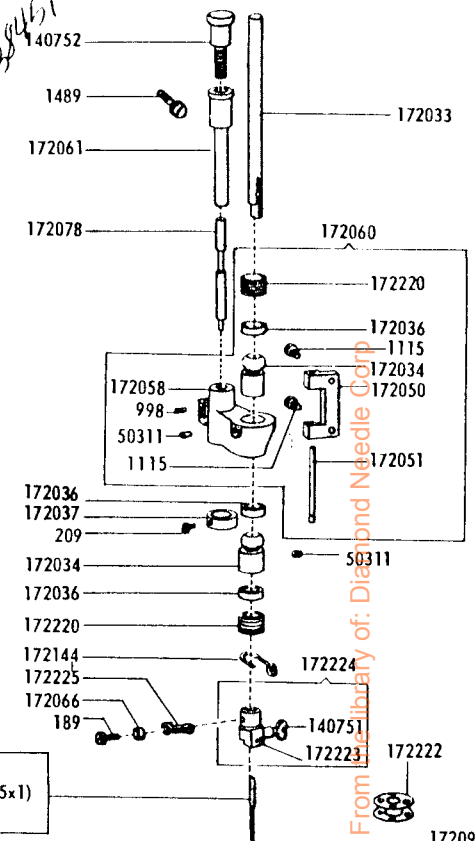

SINGER
401A1

List of Parts-Machine No. 401A1

ATTACHMENT SET 161173

8879	Felt Washer (4)
51361(813)	Bed Plate Screw
51621(813)	Bed Plate Nut
81200	Binder
161133	Tube of Oil
161166	Zipper Foot
161168	Button Foot
161172	Seam Guide
161195	Hemmer Foot
161200	Attachment Box
161276	Lint Brush
161294	Screwdriver (LG)
161295	Screwdriver (SM)
161561	Ruffler
163483	Special Purpose Foot
170071-001	Presser Foot
172007	Spool Pin (3)
172187	Fashion Disc 2
172189	Fashion Disc 3
172190	Fashion Disc 4
172191	Fashion Disc 5
172336	Bobbin (Plastic) (4)
174529	Throat Plate
2020(15x1)	Needles 14 (3) 16 (3)

172007
172135
140996

FI controller
938-11103
172135451

List of Parts—Machine No. 401A1

Use
Cat. 2020 (15x1)
Needles

From Inventory of: Diamond Needle Corp

NOTE: Due to accuracy required for gear alignment,
Bed cannot be supplied separately and can only
be sent as a unit, Arm and Bed assembled.

List of Parts—Machine No. 401A1

NOTE: Set of Mated Gears or Individual Gears are not furnished. Supplied only when repairs are made at the factory.