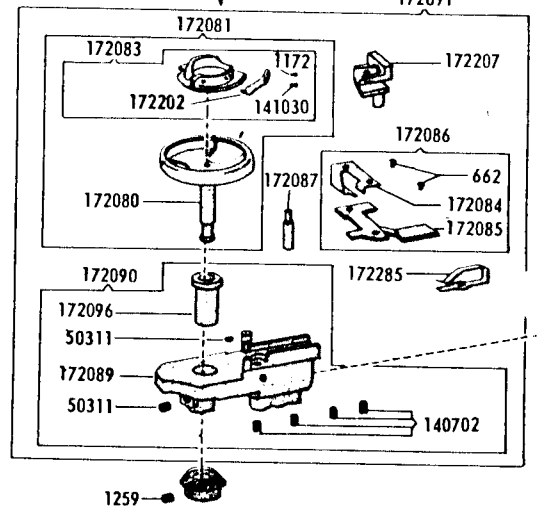

SINGER
401A1

List of Parts-Machine No. 401A1

ATTACHMENT SET 161173

8879	Felt Washer (4)
51361(813)	Bed Plate Screw
51621(813)	Bed Plate Nut
81200	Binder
161133	Tube of Oil
161166	Zipper Foot
161168	Button Foot
161172	Seam Guide
161195	Hemmer Foot
161200	Attachment Box
161276	Lint Brush
161294	Screwdriver (LG)
161295	Screwdriver (SM)
161561	Ruffler
163483	Special Purpose Foot
170071-001	Presser Foot
172007	Spool Pin (3)
172187	Fashion Disc 2
172189	Fashion Disc 3
172190	Fashion Disc 4
172191	Fashion Disc 5
172336	Bobbin (Plastic) (4)
174529	Throat Plate
2020(15x1)	Needles 14 (3) 16 (3)

172007
172135
140996

FI controller
938-11103
172135451

List of Parts—Machine No. 401A1

Use
Cat. 2020 (15x1)
Needles

From Inventory of: Diamond Needle Corp

NOTE: Due to accuracy required for gear alignment,
Bed cannot be supplied separately and can only
be sent as a unit, Arm and Bed assembled.

List of Parts—Machine No. 401A1

NOTE: Set of Mated Gears or Individual Gears are not furnished. Supplied only when repairs are made at the factory.