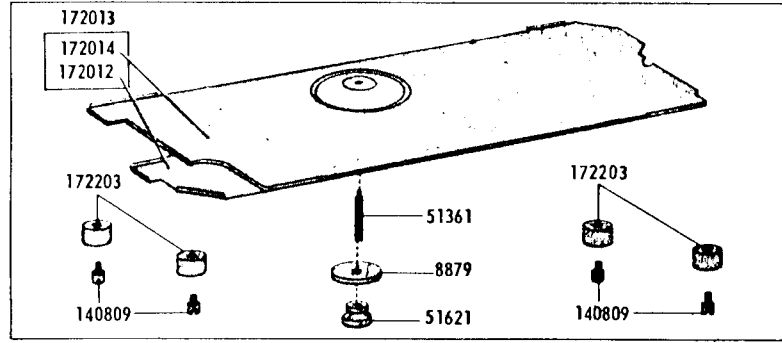

SINGER
401A1

List of Parts-Machine No. 401A1

ATTACHMENT SET 161173

8879	Felt Washer (4)
51361(813)	Bed Plate Screw
51621(813)	Bed Plate Nut
81200	Binder
161133	Tube of Oil
161166	Zipper Foot
161168	Button Foot
161172	Seam Guide
161195	Hemmer Foot
161200	Attachment Box
161276	Lint Brush
161294	Screwdriver (LG)
161295	Screwdriver (SM)
161561	Ruffler
163483	Special Purpose Foot
170071-001	Presser Foot
172007	Spool Pin (3)
172187	Fashion Disc 2
172189	Fashion Disc 3
172190	Fashion Disc 4
172191	Fashion Disc 5
172336	Bobbin (Plastic) (4)
174529	Throat Plate
2020(15x1)	Needles 14 (3) 16 (3)

172007
172135
140996

FI controller
938-11103
172135451

List of Parts—Machine No. 401A1

Use
Cat. 2020 (15x1)
Needles

From Inventory of: Diamond Needle Corp

NOTE: Due to accuracy required for gear alignment,
Bed cannot be supplied separately and can only
be sent as a unit, Arm and Bed assembled.