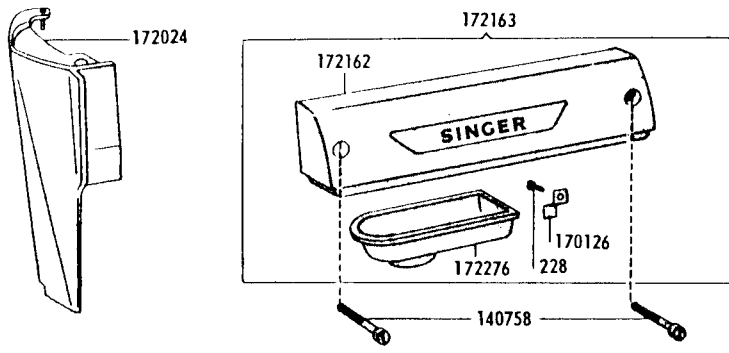

SINGER
401A1

List of Parts-Machine No. 401A1

ATTACHMENT SET 161173

8879	Felt Washer (4)
51361(813)	Bed Plate Screw
51621(813)	Bed Plate Nut
81200	Binder
161133	Tube of Oil
161166	Zipper Foot
161168	Button Foot
161172	Seam Guide
161195	Hemmer Foot
161200	Attachment Box
161276	Lint Brush
161294	Screwdriver (LG)
161295	Screwdriver (SM)
161561	Ruffler
163483	Special Purpose Foot
170071-001	Presser Foot
172007	Spool Pin (3)
172187	Fashion Disc 2
172189	Fashion Disc 3
172190	Fashion Disc 4
172191	Fashion Disc 5
172336	Bobbin (Plastic) (4)
174529	Throat Plate
2020(15x1)	Needles 14 (3) 16 (3)

172007
172135
140996

FI controller
938-11103
172135451

List of Parts—Machine No. 401A1

Use
Cat. 2020 (15x1)
Needles

From Inventory of: Diamond Needle Corp

NOTE: Due to accuracy required for gear alignment,
Bed cannot be supplied separately and can only
be sent as a unit, Arm and Bed assembled.