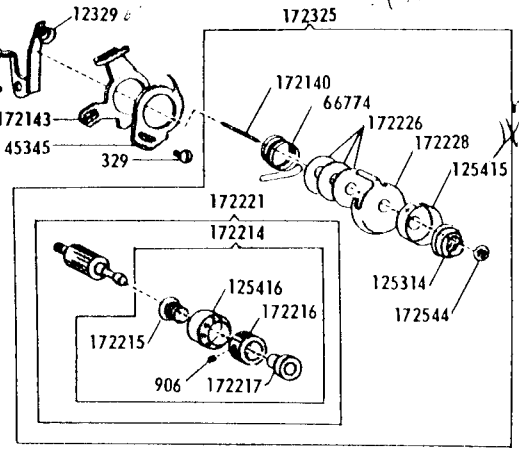

SINGER
401A1

List of Parts-Machine No. 401A1

ATTACHMENT SET 161173

8879	Felt Washer (4)
51361(813)	Bed Plate Screw
51621(813)	Bed Plate Nut
81200	Binder
161133	Tube of Oil
161166	Zipper Foot
161168	Button Foot
161172	Seam Guide
161195	Hemmer Foot
161200	Attachment Box
161276	Lint Brush
161294	Screwdriver (LG)
161295	Screwdriver (SM)
161561	Ruffler
163483	Special Purpose Foot
170071-001	Presser Foot
172007	Spool Pin (3)
172187	Fashion Disc 2
172189	Fashion Disc 3
172190	Fashion Disc 4
172191	Fashion Disc 5
172336	Bobbin (Plastic) (4)
174529	Throat Plate
2020(15x1)	Needles 14 (3) 16 (3)

172007
172135
140996

FI controller
938-11103
172135451

List of Parts—Machine No. 401A1

Use
Cat. 2020 (15x1)
Needles

From Inventory of: Diamond Needle Corp

NOTE: Due to accuracy required for gear alignment,
Bed cannot be supplied separately and can only
be sent as a unit, Arm and Bed assembled.

List of Parts—Machine No. 401A1

NOTE: Set of Mated Gears or Individual Gears are not furnished. Supplied only when repairs are made at the factory.