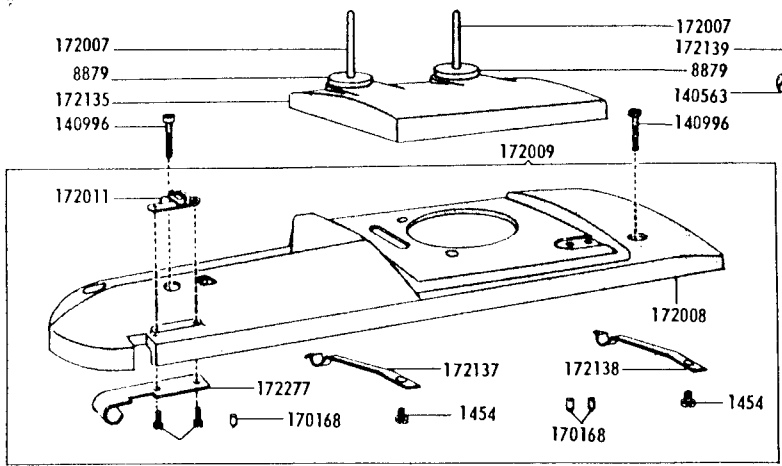

SINGER
401A1

List of Parts-Machine No. 401A1

ATTACHMENT SET 161173

8879	Felt Washer (4)
51361(813)	Bed Plate Screw
51621(813)	Bed Plate Nut
81200	Binder
161133	Tube of Oil
161166	Zipper Foot
161168	Button Foot
161172	Seam Guide
161195	Hemmer Foot
161200	Attachment Box
161276	Lint Brush
161294	Screwdriver (LG)
161295	Screwdriver (SM)
161561	Ruffler
163483	Special Purpose Foot
170071-001	Presser Foot
172007	Spool Pin (3)
172187	Fashion Disc 2
172189	Fashion Disc 3
172190	Fashion Disc 4
172191	Fashion Disc 5
172336	Bobbin (Plastic) (4)
174529	Throat Plate
2020(15x1)	Needles 14 (3) 16 (3)

172007
172135
140996

FI controller
938-11103
172135451

List of Parts—Machine No. 401A1

Use
Cat. 2020 (15x1)
Needles

From Inventory of: Diamond Needle Corp

NOTE: Due to accuracy required for gear alignment,
Bed cannot be supplied separately and can only
be sent as a unit, Arm and Bed assembled.